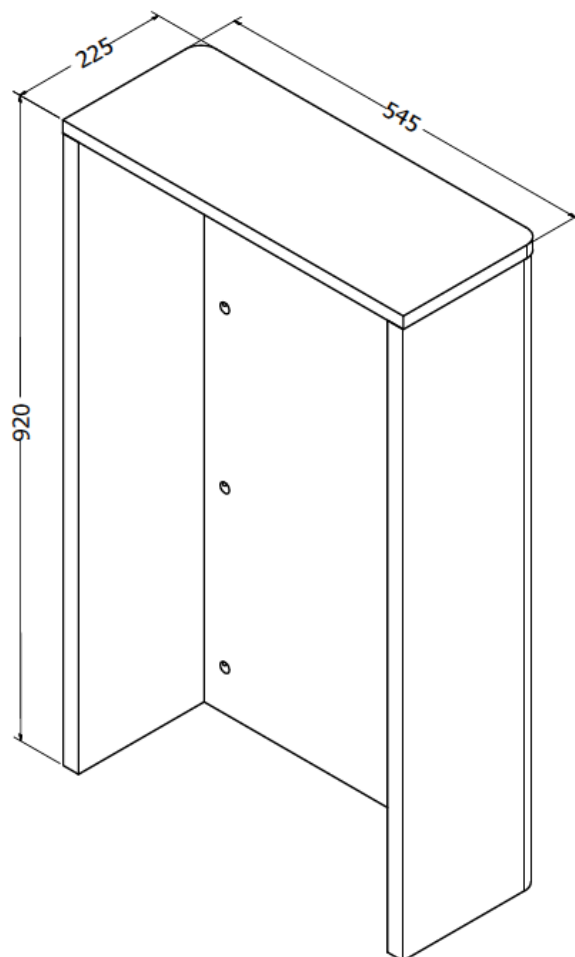

Measurements in millimetres mm

Information updated July 2020

Tel 0345 873 8840

crosswater[™]

TECHNICAL

Code	Description	Finish	Weight Kgs
KL15492GG	KAI WC Cistern Surround	Grey Gloss	5.00
KL15492GO	KAI WC Cistern Surround	Grey Oak	5.00
KL15492WG	KAI WC Cistern Surround	White Gloss	5.00
Recommended use:	Domestic, residential		
Installation:	Floor mounted		
Materials:	18mm Melamine faced chipboard		
Standards:	EN 438-2		
Compatible	For use with WCC33X31+, WCC47X46+ and WCF82X50+		